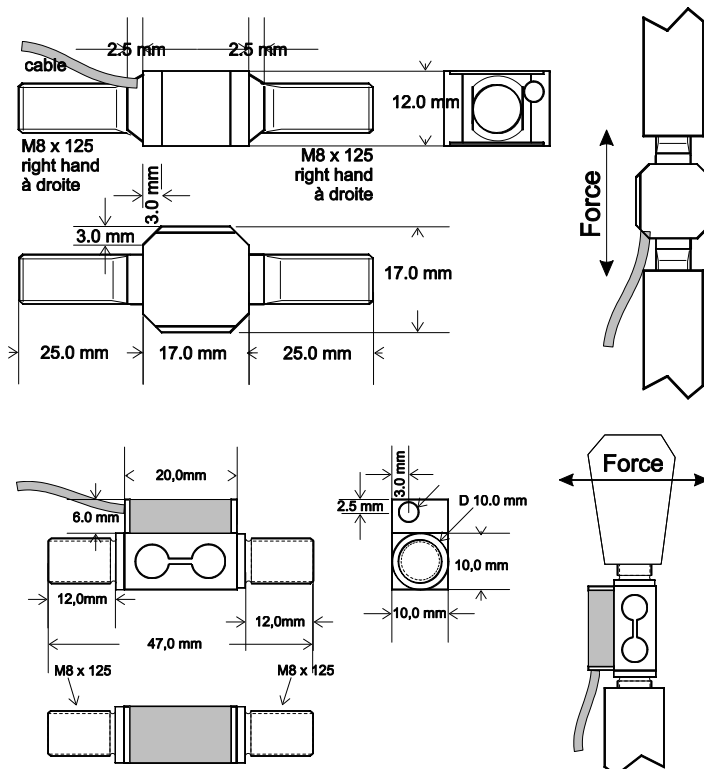

## GEAR SHIFT DEVICES

### Characteristics :

	Tension/Compression	Flexion
Reference	GSTN	GSFN
Range	+/- 200 to 1500 N	+/- 200 to 600 N
Supply Voltage	5 to 16 Volts	5 to 16 Volts
Outputs	Analog 2.5V +/- 2V Adjustable Open Collector NPN	Analog 2.5V +/- 2V Adjustable Open Collector NPN
Connection	4 ETFE wires shielded cable	4 ETFE wires shielded cable
Mechanical Housing	17 x 17 x 12mm Block with M6, M7 or M8 ends	20 x 16 x 10 mm Block with M8 ends, total length 47mm
Weight	30 g	30 g