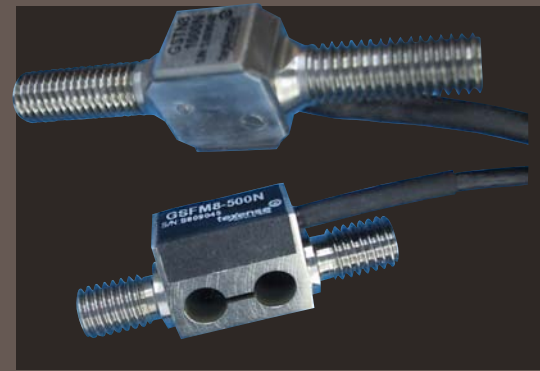

## GEAR SHIFT DEVICES

### Main Features :

- Easy to install
- Digitalized amplifier included
- Gear Shift Force measurement (Tension/Compression or Flexion)
- Adjustable On/Off output

### Characteristics :

	Tension/Compression	Flexion
Reference	GSTN	GSFN
Range	+/- 200 to 1500 N	+/- 200 to 600 N
Supply Voltage	5 to 16 Volts	5 to 16 Volts
Outputs	Analog 2.5V +/- 2V Adjustable Open Collector NPN	Analog 2.5V +/- 2V Adjustable Open Collector NPN
Connection	4 ETFE wires shielded cable	4 ETFE wires shielded cable
Mechanical Housing	17 x 17 x 12mm Block with M6, M7 or M8 ends	20 x 16 x 10 mm Block with M8 ends, total length 47mm
Weight	30 g	30 g