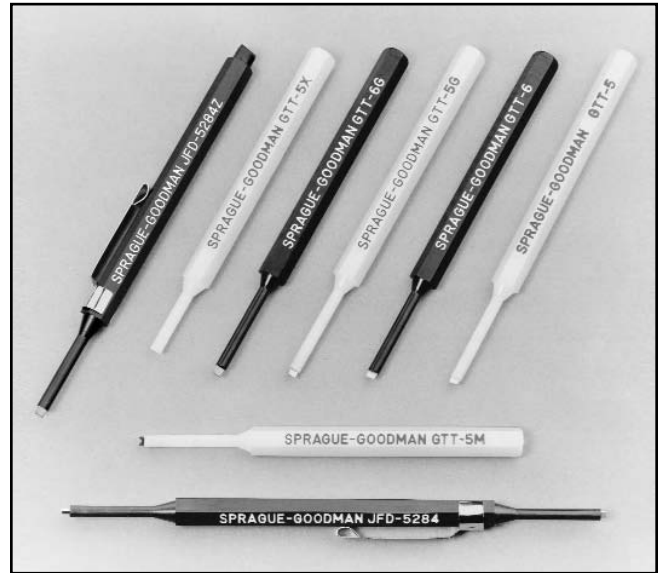

Sprague-Goodman

INSULATED TUNING TOOLS HARDENED AND PLATED STEEL TIPS TOUGH MOLDED PLASTIC BODIES

MODELS GTT-5, GTT-5G, (Nylon Bodies)
MODELS GTT-6, GTT-6G, (Antistatic Bodies)

MODEL GTT-5X (All Nylon)
MODEL GTT-6X (All Antistatic)

MODEL GTT-5XL (All Nylon, Long Shaft)
MODEL GTT-6XL (All Antistatic, Long Shaft)

MODEL GTT-7 (Nylon Body)
MODEL GTT-8 (Antistatic Body)

MODEL GTT-9, GTT-11 (Nylon Body)
MODEL GTT-10, GTT-12 (Antistatic Body)

MODEL JFD-5284

Supplied with pocket clip.

MODEL JFD-5284Z

Supplied with pocket clip.

All dimensions are in / mm.

JFD-7104 SERIES

MODEL JFD-7104-1

MODEL JFD-7104-5