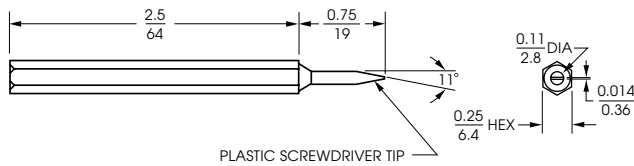

Sprague-Goodman

INSULATED TUNING TOOLS HARDENED AND PLATED STEEL TIPS TOUGH MOLDED PLASTIC BODIES

MODELS GTT-5, GTT-5G, (Nylon Bodies)
MODELS GTT-6, GTT-6G, (Antistatic Bodies)

MODEL GTT-5X (All Nylon)
MODEL GTT-6X (All Antistatic)

MODEL GTT-5XL (All Nylon, Long Shaft)
MODEL GTT-6XL (All Antistatic, Long Shaft)

MODEL GTT-7 (Nylon Body)
MODEL GTT-8 (Antistatic Body)

MODEL GTT-9, GTT-11 (Nylon Body)
MODEL GTT-10, GTT-12 (Antistatic Body)