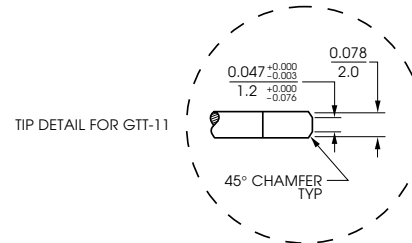

MODEL GTT-9, GTT-11 (Nylon Body)
MODEL GTT-10, GTT-12 (Antistatic Body)