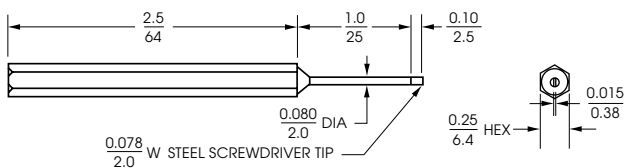

Sprague-Goodman

INSULATED TUNING TOOLS HARDENED AND PLATED STEEL TIPS TOUGH MOLDED PLASTIC BODIES

MODELS GTT-5, GTT-5G, (Nylon Bodies)
MODELS GTT-6, GTT-6G, (Antistatic Bodies)

MODEL GTT-5X (All Nylon)
MODEL GTT-6X (All Antistatic)

MODEL GTT-5XL (All Nylon, Long Shaft)
MODEL GTT-6XL (All Antistatic, Long Shaft)

MODEL GTT-7 (Nylon Body)
MODEL GTT-8 (Antistatic Body)

MODEL GTT-9, GTT-11 (Nylon Body)
MODEL GTT-10, GTT-12 (Antistatic Body)

MODEL JFD-5284

Supplied with pocket clip.

MODEL JFD-5284Z

Supplied with pocket clip.

All dimensions are in / mm.

JFD-7104 SERIES

MODEL JFD-7104-1

MODEL JFD-7104-5