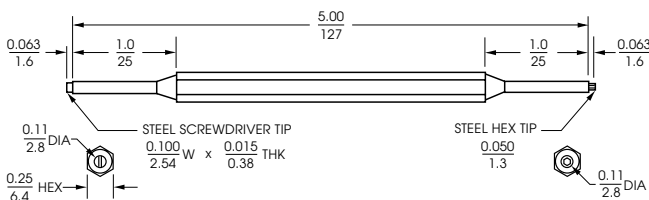

MODEL GTT-5XL (All Nylon, Long Shaft)
MODEL GTT-6XL (All Antistatic, Long Shaft)

MODEL GTT-7 (Nylon Body)
MODEL GTT-8 (Antistatic Body)

MODEL GTT-9, GTT-11 (Nylon Body)
MODEL GTT-10, GTT-12 (Antistatic Body)

MODEL JFD-5284

Supplied with pocket clip.

MODEL JFD-5284Z

Supplied with pocket clip.

All dimensions are in / mm.

JFD-7104 SERIES

MODEL JFD-7104-1

MODEL JFD-7104-5