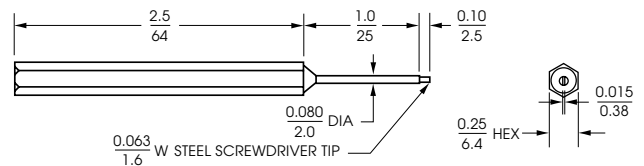

Sprague-Goodman

INSULATED TUNING TOOLS HARDENED AND PLATED STEEL TIPS TOUGH MOLDED PLASTIC BODIES

MODELS GTT-5, GTT-5G, (Nylon Bodies)
MODELS GTT-6, GTT-6G, (Antistatic Bodies)

MODEL GTT-5X (All Nylon)
MODEL GTT-6X (All Antistatic)

MODEL GTT-5XL (All Nylon, Long Shaft)
MODEL GTT-6XL (All Antistatic, Long Shaft)

MODEL GTT-7 (Nylon Body)
MODEL GTT-8 (Antistatic Body)

MODEL GTT-9, GTT-11 (Nylon Body)
MODEL GTT-10, GTT-12 (Antistatic Body)