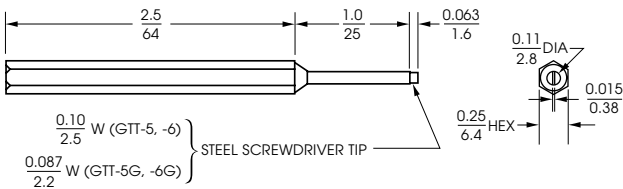

Sprague-Goodman

INSULATED TUNING TOOLS HARDENED AND PLATED STEEL TIPS TOUGH MOLDED PLASTIC BODIES

MODELS GTT-5, GTT-5G, (Nylon Bodies)
MODELS GTT-6, GTT-6G, (Antistatic Bodies)

MODEL GTT-5X (All Nylon)
MODEL GTT-6X (All Antistatic)

MODEL GTT-5XL (All Nylon, Long Shaft)
MODEL GTT-6XL (All Antistatic, Long Shaft)

MODEL GTT-7 (Nylon Body)
MODEL GTT-8 (Antistatic Body)

MODEL GTT-9, GTT-11 (Nylon Body)
MODEL GTT-10, GTT-12 (Antistatic Body)