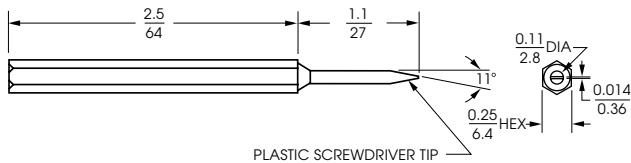

Sprague-Goodman

INSULATED TUNING TOOLS HARDENED AND PLATED STEEL TIPS TOUGH MOLDED PLASTIC BODIES

MODELS GTT-5, GTT-5G, (Nylon Bodies)
MODELS GTT-6, GTT-6G, (Antistatic Bodies)

MODEL GTT-5X (All Nylon)
MODEL GTT-6X (All Antistatic)

MODEL GTT-5XL (All Nylon, Long Shaft)
MODEL GTT-6XL (All Antistatic, Long Shaft)

MODEL GTT-7 (Nylon Body)
MODEL GTT-8 (Antistatic Body)

MODEL GTT-9, GTT-11 (Nylon Body)
MODEL GTT-10, GTT-12 (Antistatic Body)